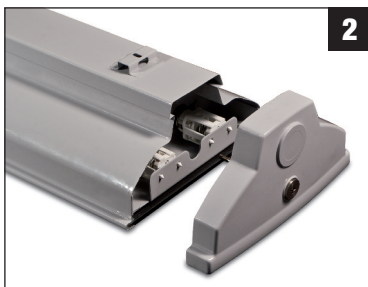

2

Single screw standard endcap disassembly