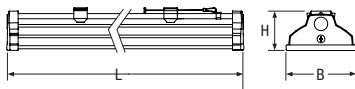

2x luminaire