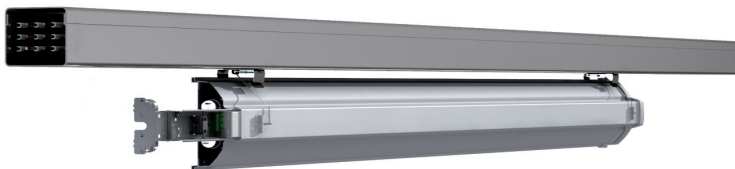

maintenance position