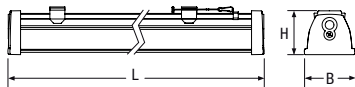

Special features

Resistance against mechanical shocks and chemical agents, low energy consumption due to excellent efficiency, easy mounting and installation, easy conversion of standard fittings to emergency luminaires, 3 years warranty

1x luminaire